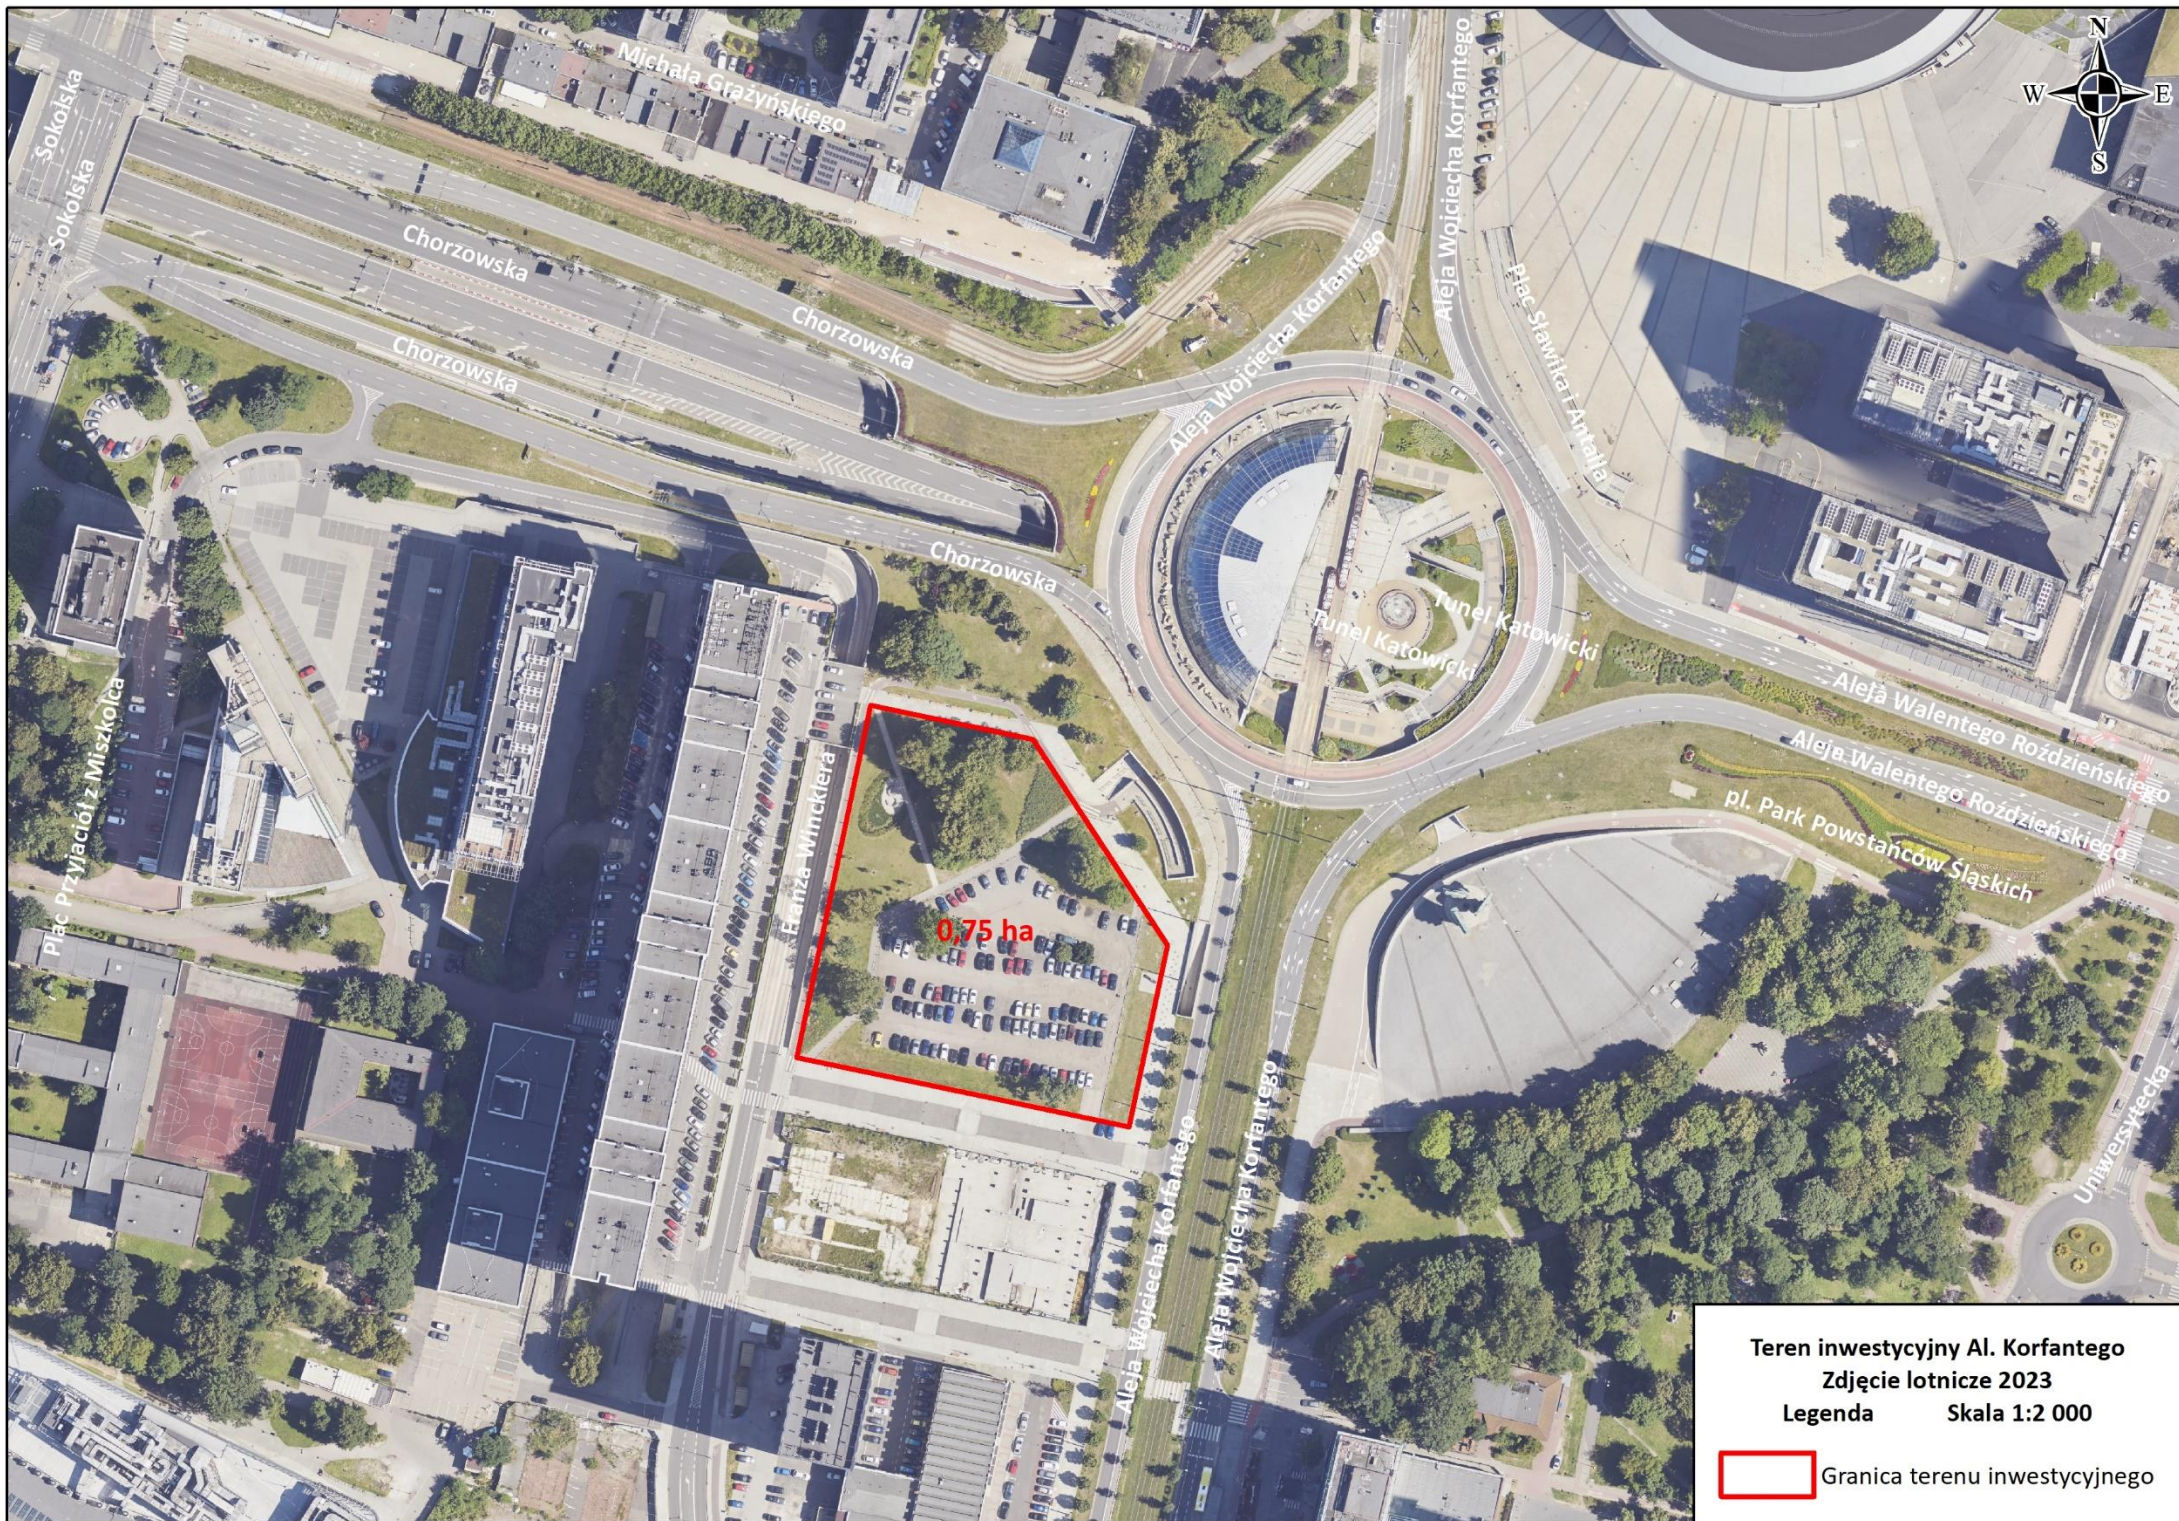

KATOWICE
for a change

KORFANTEGO AVENUE

LOCATION	Śródmieście District, Korfantego Avenue
AREA NUMBER	0001
MAP CARD	24
PARCEL NUMBERS	15/23, 15/5, 15/21, 16/18, 16/7, 16/22
AREA	0,75 ha
LAND USE CLASSIFICATION	Bz, Bp, Bi, dr
SPATIAL DEVELOPMENT PLAN	In force No. 119 https://bip.katowice.eu/Lists/Dokumenty/Attachments/60119/1334039326.pdf In force No. 173 https://bip.katowice.eu/Lists/Dokumenty/Attachments/111740/sesja%20VII-123-19.pdf
ZONING	1 UM - services & residential PRIMARY USE: <ul style="list-style-type: none">▪ office services▪ hotel services▪ conference, congress and exhibition services▪ trade services, including trade with a sales area exceeding 2000 m², subject to paragraph 4 item 1 subparagraph a)▪ multi-family residential▪ catering services▪ entertainment services▪ recreation services▪ culture and science services▪ administrative services COMPLEMENTARY USE: <ul style="list-style-type: none">▪ tourist information services▪ other services▪ built-in garages in the overground storeys▪ Small architectural objects and elements of urban furnishings▪ underground garages▪ footpaths, pedestrian and roadways, bicycle paths, access roads▪ technical infrastructure▪ greenery
REMARKS	The final boundaries and area of the presented offer may change after the launch of the tender procedure.

Teren inwestycyjny Al. Korfańskiego
Zdjęcie lotnicze 2023
Legenda Skala 1:2 000

 Granica terenu inwestycyjnego